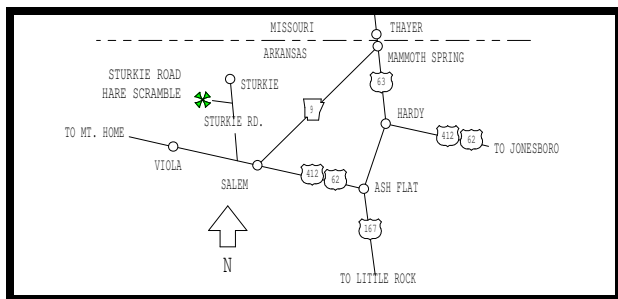

DIRECTIONS FROM LITTLE ROCK:

Take U.S. 67/167 north to exit 55 at Bald Knob. Turn left and proceed north on U.S. 167 for 71 miles through Ash Flat to U.S. 62/412. Turn left head westward for 20 miles and turn right on Sturkie Road (approx. 2 miles past Salem). Go 4 miles and watch for banners. Track is located 1 mile down gravel road (Windsor Trail) on left.